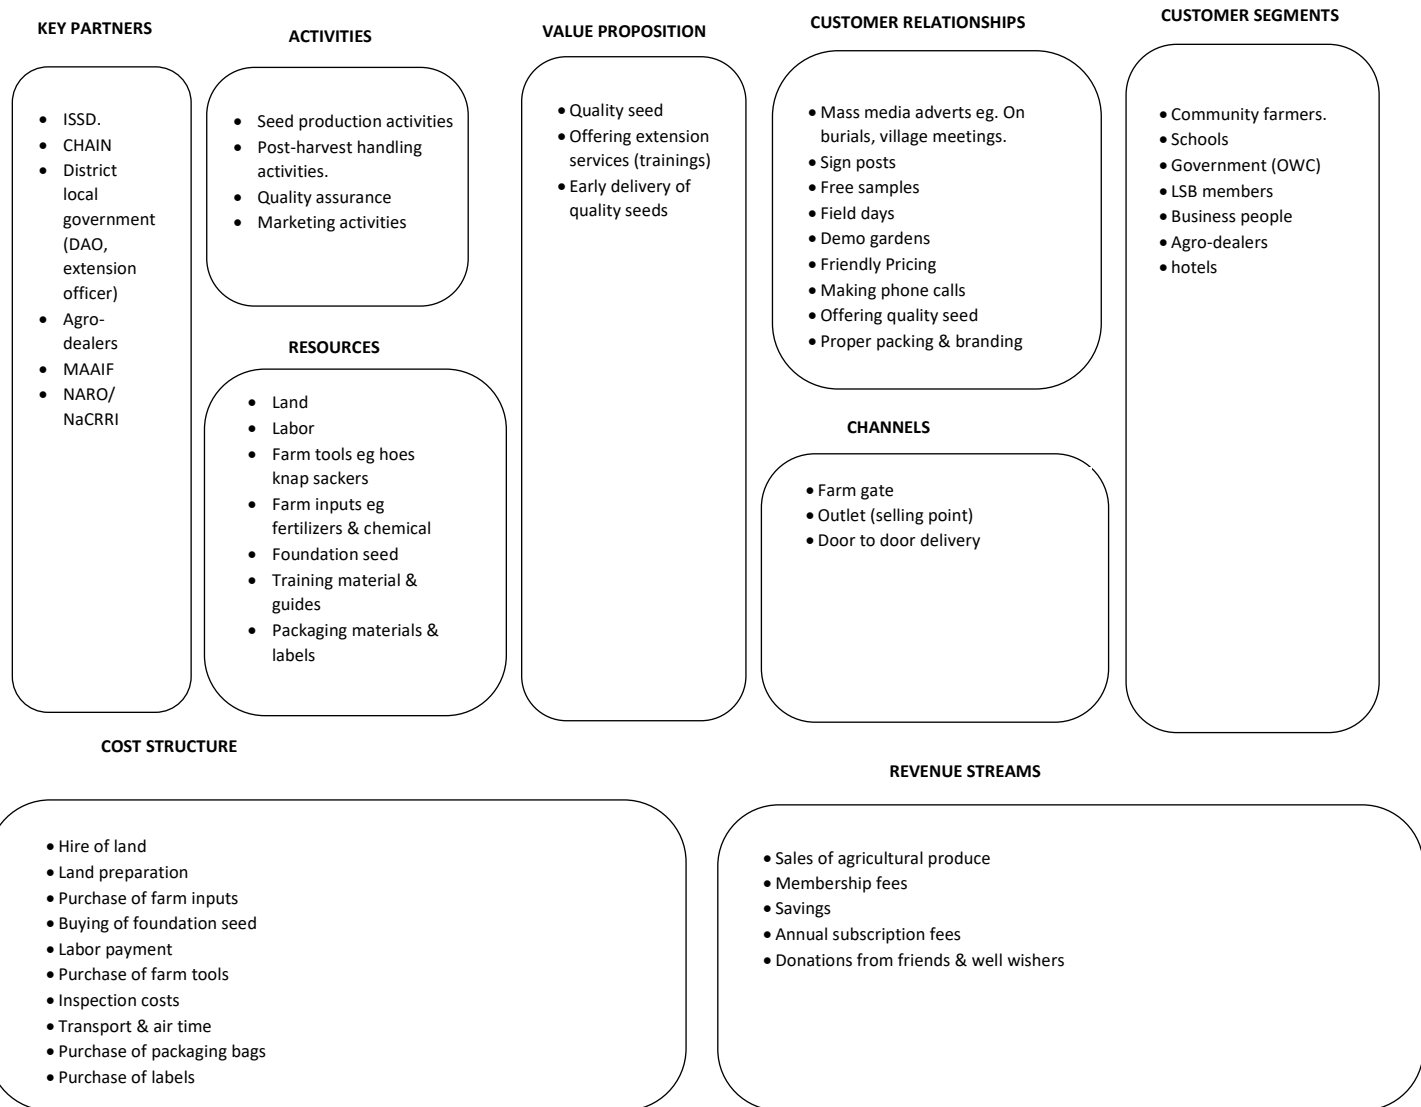

BUSINESS MODEL CANVAS.

NAME OF LSB GROUP: NAWANYAGO ORANGE SWEET POTATOES FARMER'S ASSOCIATION.

ENTERPRISE: ORANGE SWEET POTATOES

BUSINESS MODEL CANVAS.

NAME OF LSB GROUP: MUKAMA AFAYO DEVELOPMENT GROUP

ENTERPRISE: ORANGE SWEET POTATOES

BUSINESS MODEL CANVAS.

NAME OF LSB GROUP: NAMWENDWA DAIRY CREDIT AND SAVINGS COOPERATIVE

ENTERPRISE: BEANS

BUSINESS MODEL CANVAS.

NAME OF LSB GROUP: AKOLA NAFUNA FARMER'S GROUP

ENTERPRISE: SOY BEAN

BUSINESS MODEL CANVAS.