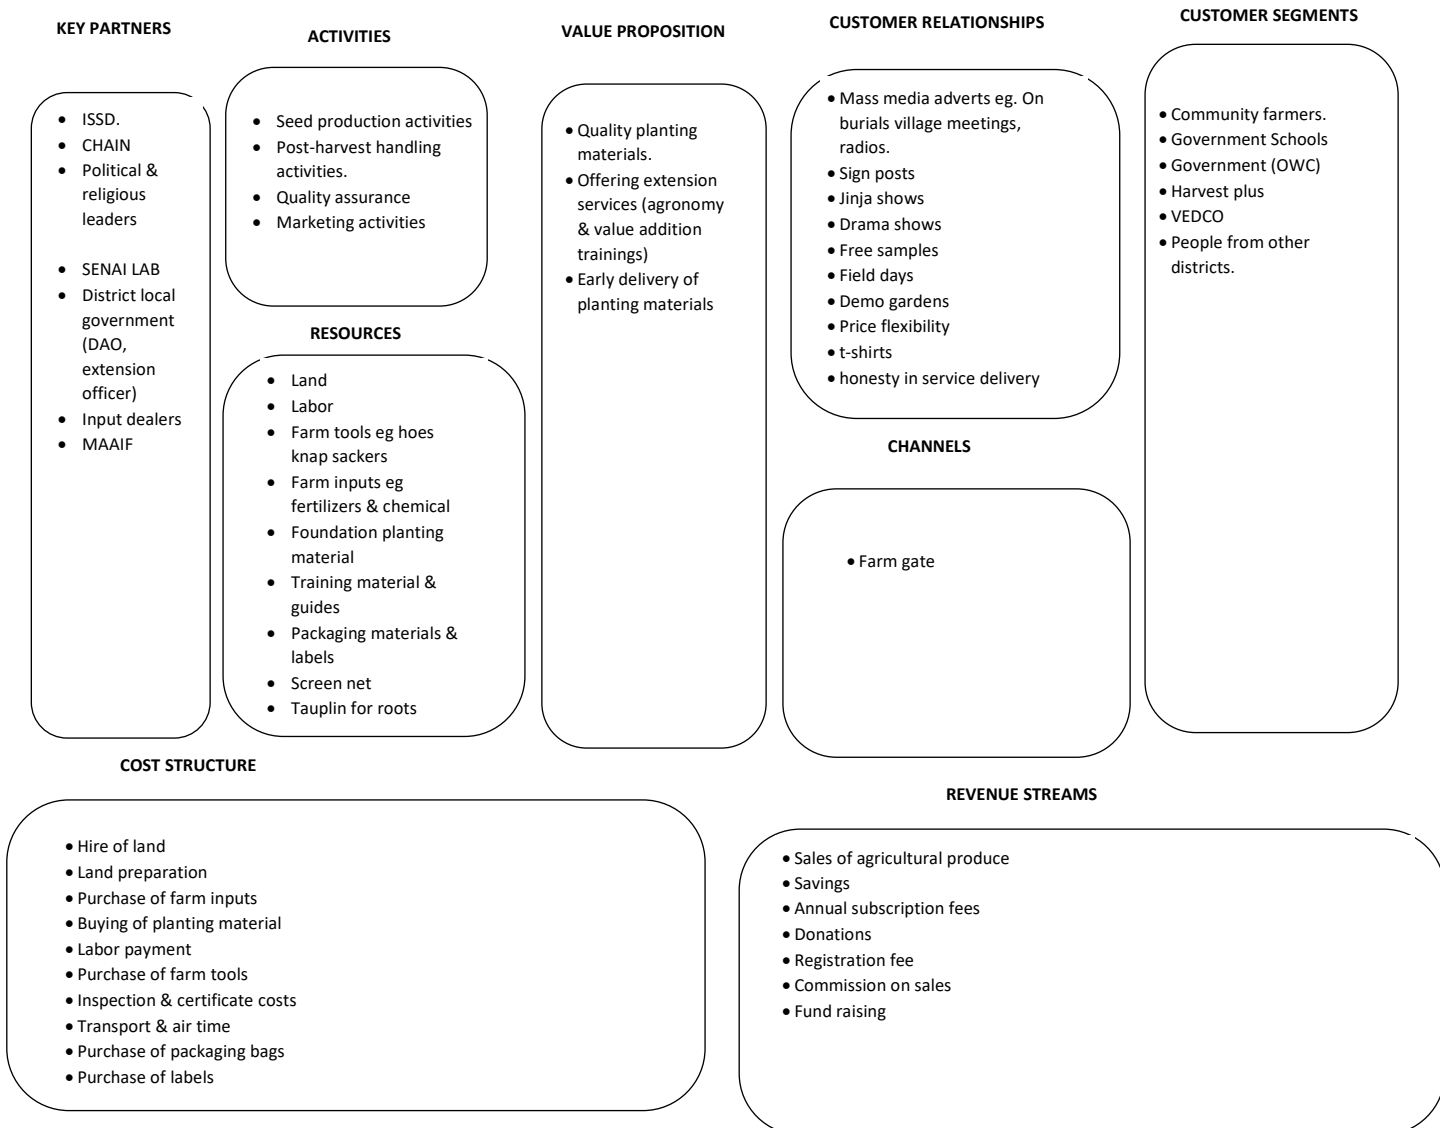

BUSINESS MODEL CANVAS.

NAME OF LSB GROUP: NAWANYAGO ORANGE SWEET POTATOES FARMER'S ASSOCIATION.

ENTERPRISE: ORANGE SWEET POTATOES

BUSINESS MODEL CANVAS.

NAME OF LSB GROUP: MUKAMA AFAYO DEVELOPMENT GROUP

ENTERPRISE: ORANGE SWEET POTATOES

BUSINESS MODEL CANVAS.

NAME OF LSB GROUP: NAMWENDWA DAIRY CREDIT AND SAVINGS COOPERATIVE

ENTERPRISE: BEANS

BUSINESS MODEL CANVAS.

NAME OF LSB GROUP: AKOLA NAFUNA FARMER'S GROUP

ENTERPRISE: SOY BEAN

BUSINESS MODEL CANVAS.