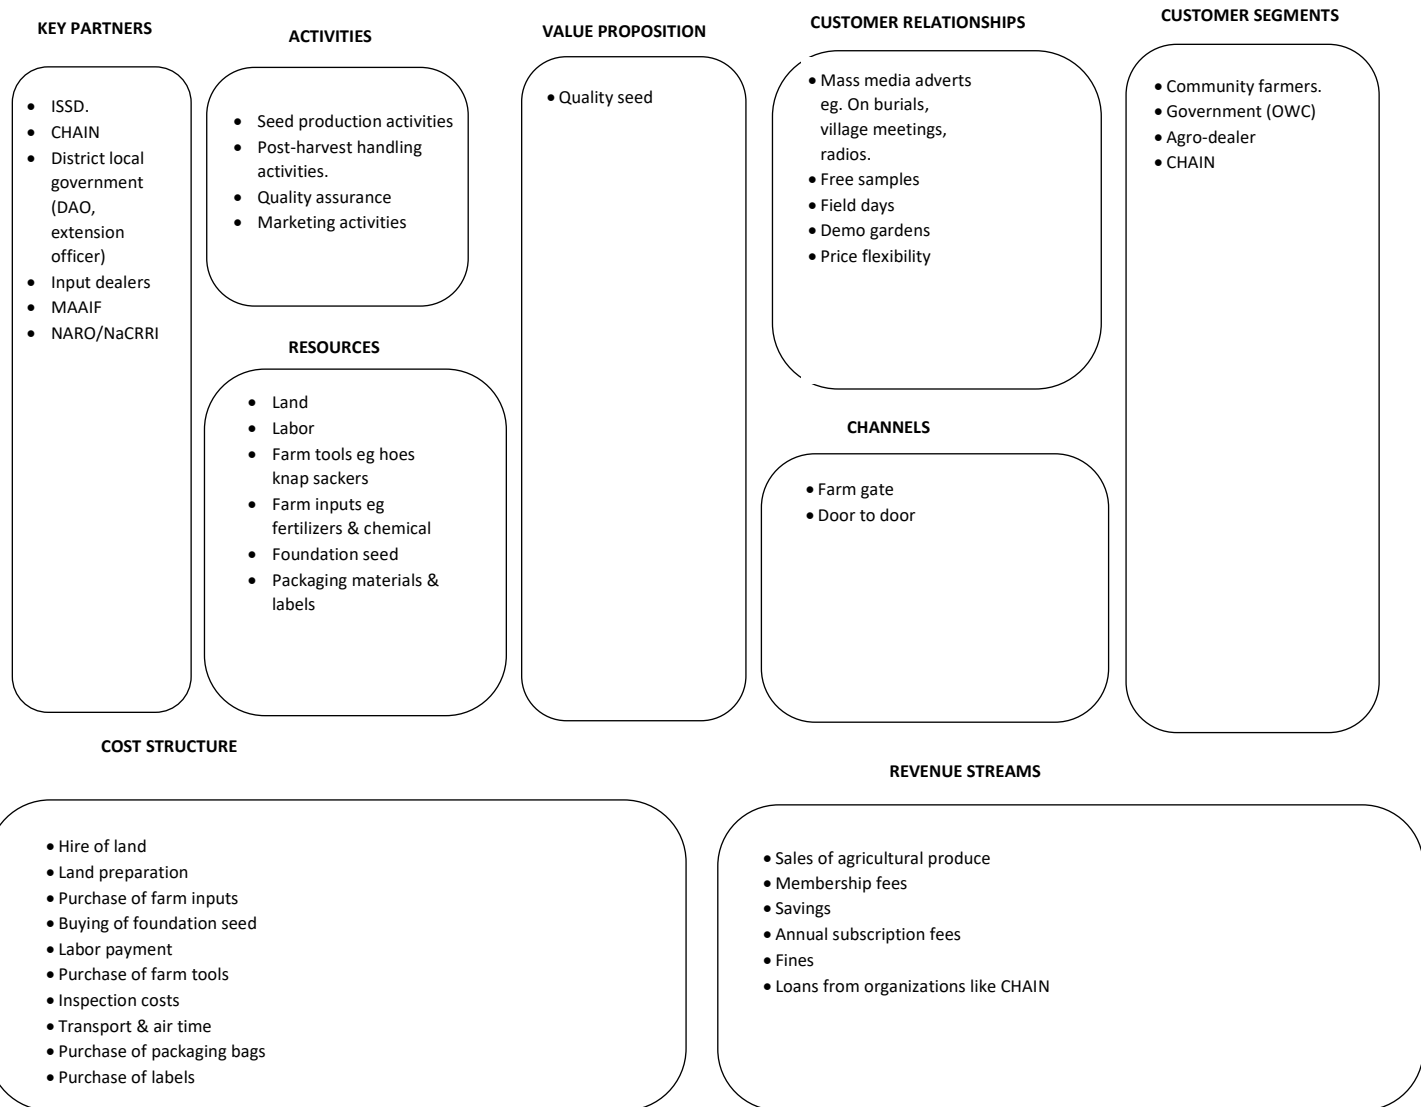

NAME OF LSB GROUP: KYEKIDDE IRRIGATION GROUP

ENTERPRISE: BEANS

BUSINESS MODEL CANVAS.

NAME OF LSB GROUP: NAMUTUMBA ORANGE SWEET POTATOES SEED GROWERS

ENTERPRISE: BEANS

BUSINESS MODEL CANVAS.

NAME OF LSB GROUP: WAIGUMBA FOUNDATION FARMER'S GROUP