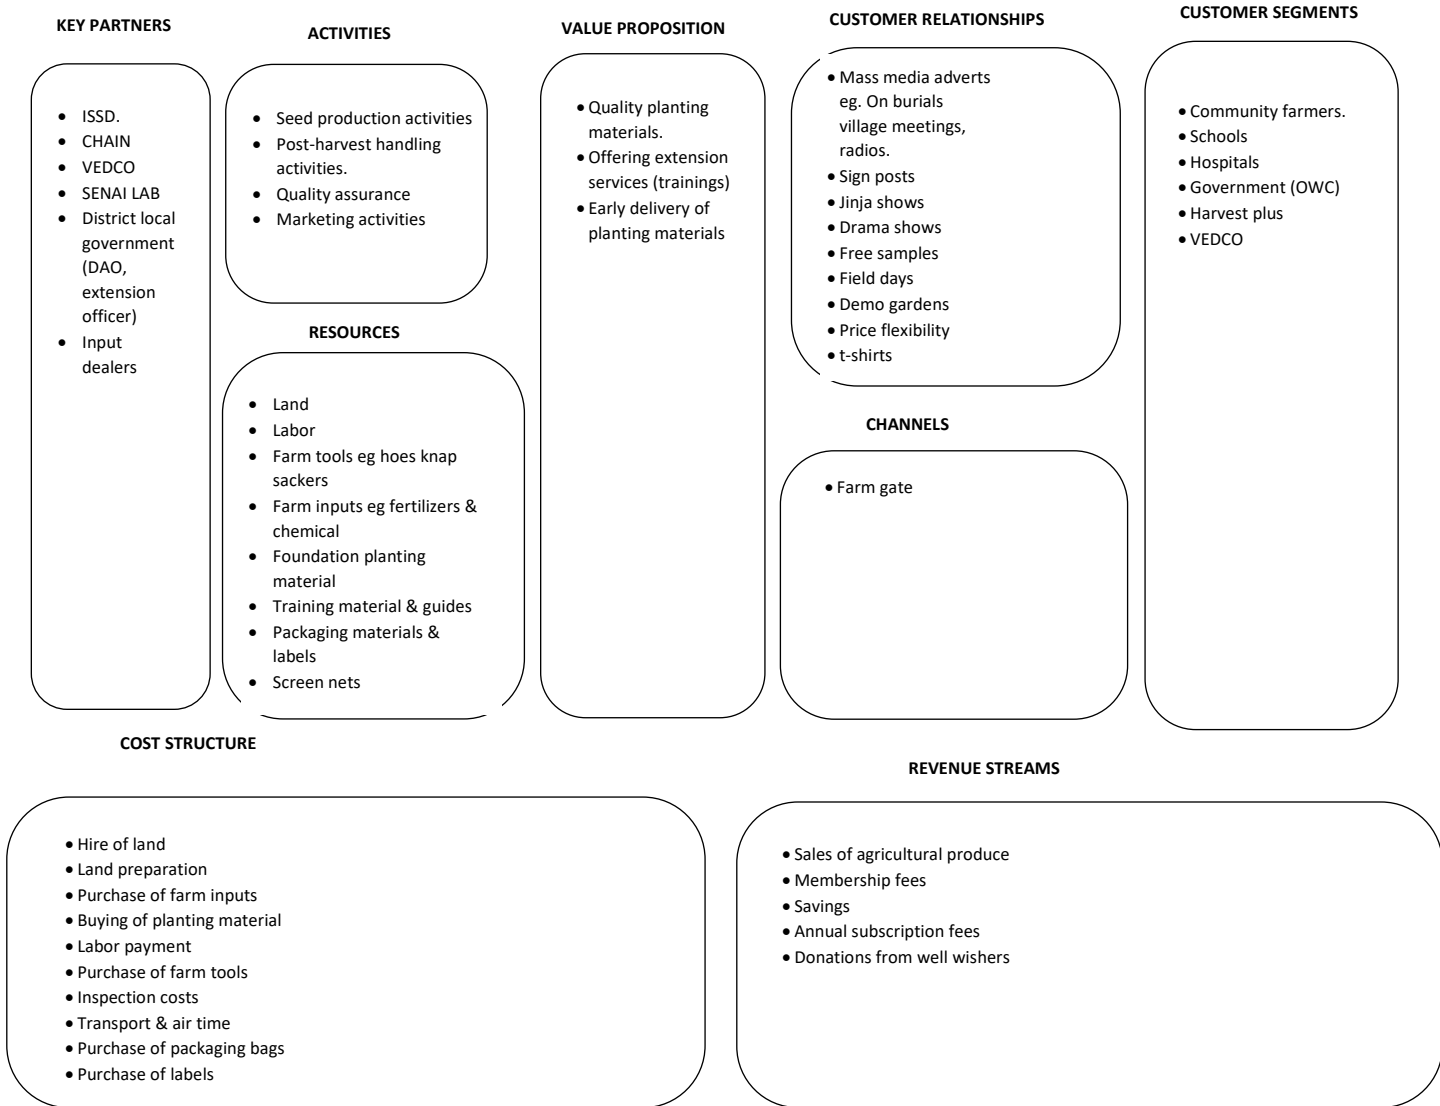

BUSINESS MODEL CANVAS.

NAME OF LSB GROUP: NAWANYAGO ORANGE SWEET POTATOES FARMER'S ASSOCIATION.

ENTERPRISE: ORANGE SWEET POTATOES

BUSINESS MODEL CANVAS.

NAME OF LSB GROUP: MUKAMA AFAYO DEVELOPMENT GROUP

ENTERPRISE: ORANGE SWEET POTATOES

BUSINESS MODEL CANVAS.

NAME OF LSB GROUP: NAMWENDWA DAIRY CREDIT AND SAVINGS COOPERATIVE

ENTERPRISE: BEANS

BUSINESS MODEL CANVAS.

NAME OF LSB GROUP: AKOLA NAFUNA FARMER'S GROUP

ENTERPRISE: SOY BEAN

BUSINESS MODEL CANVAS.